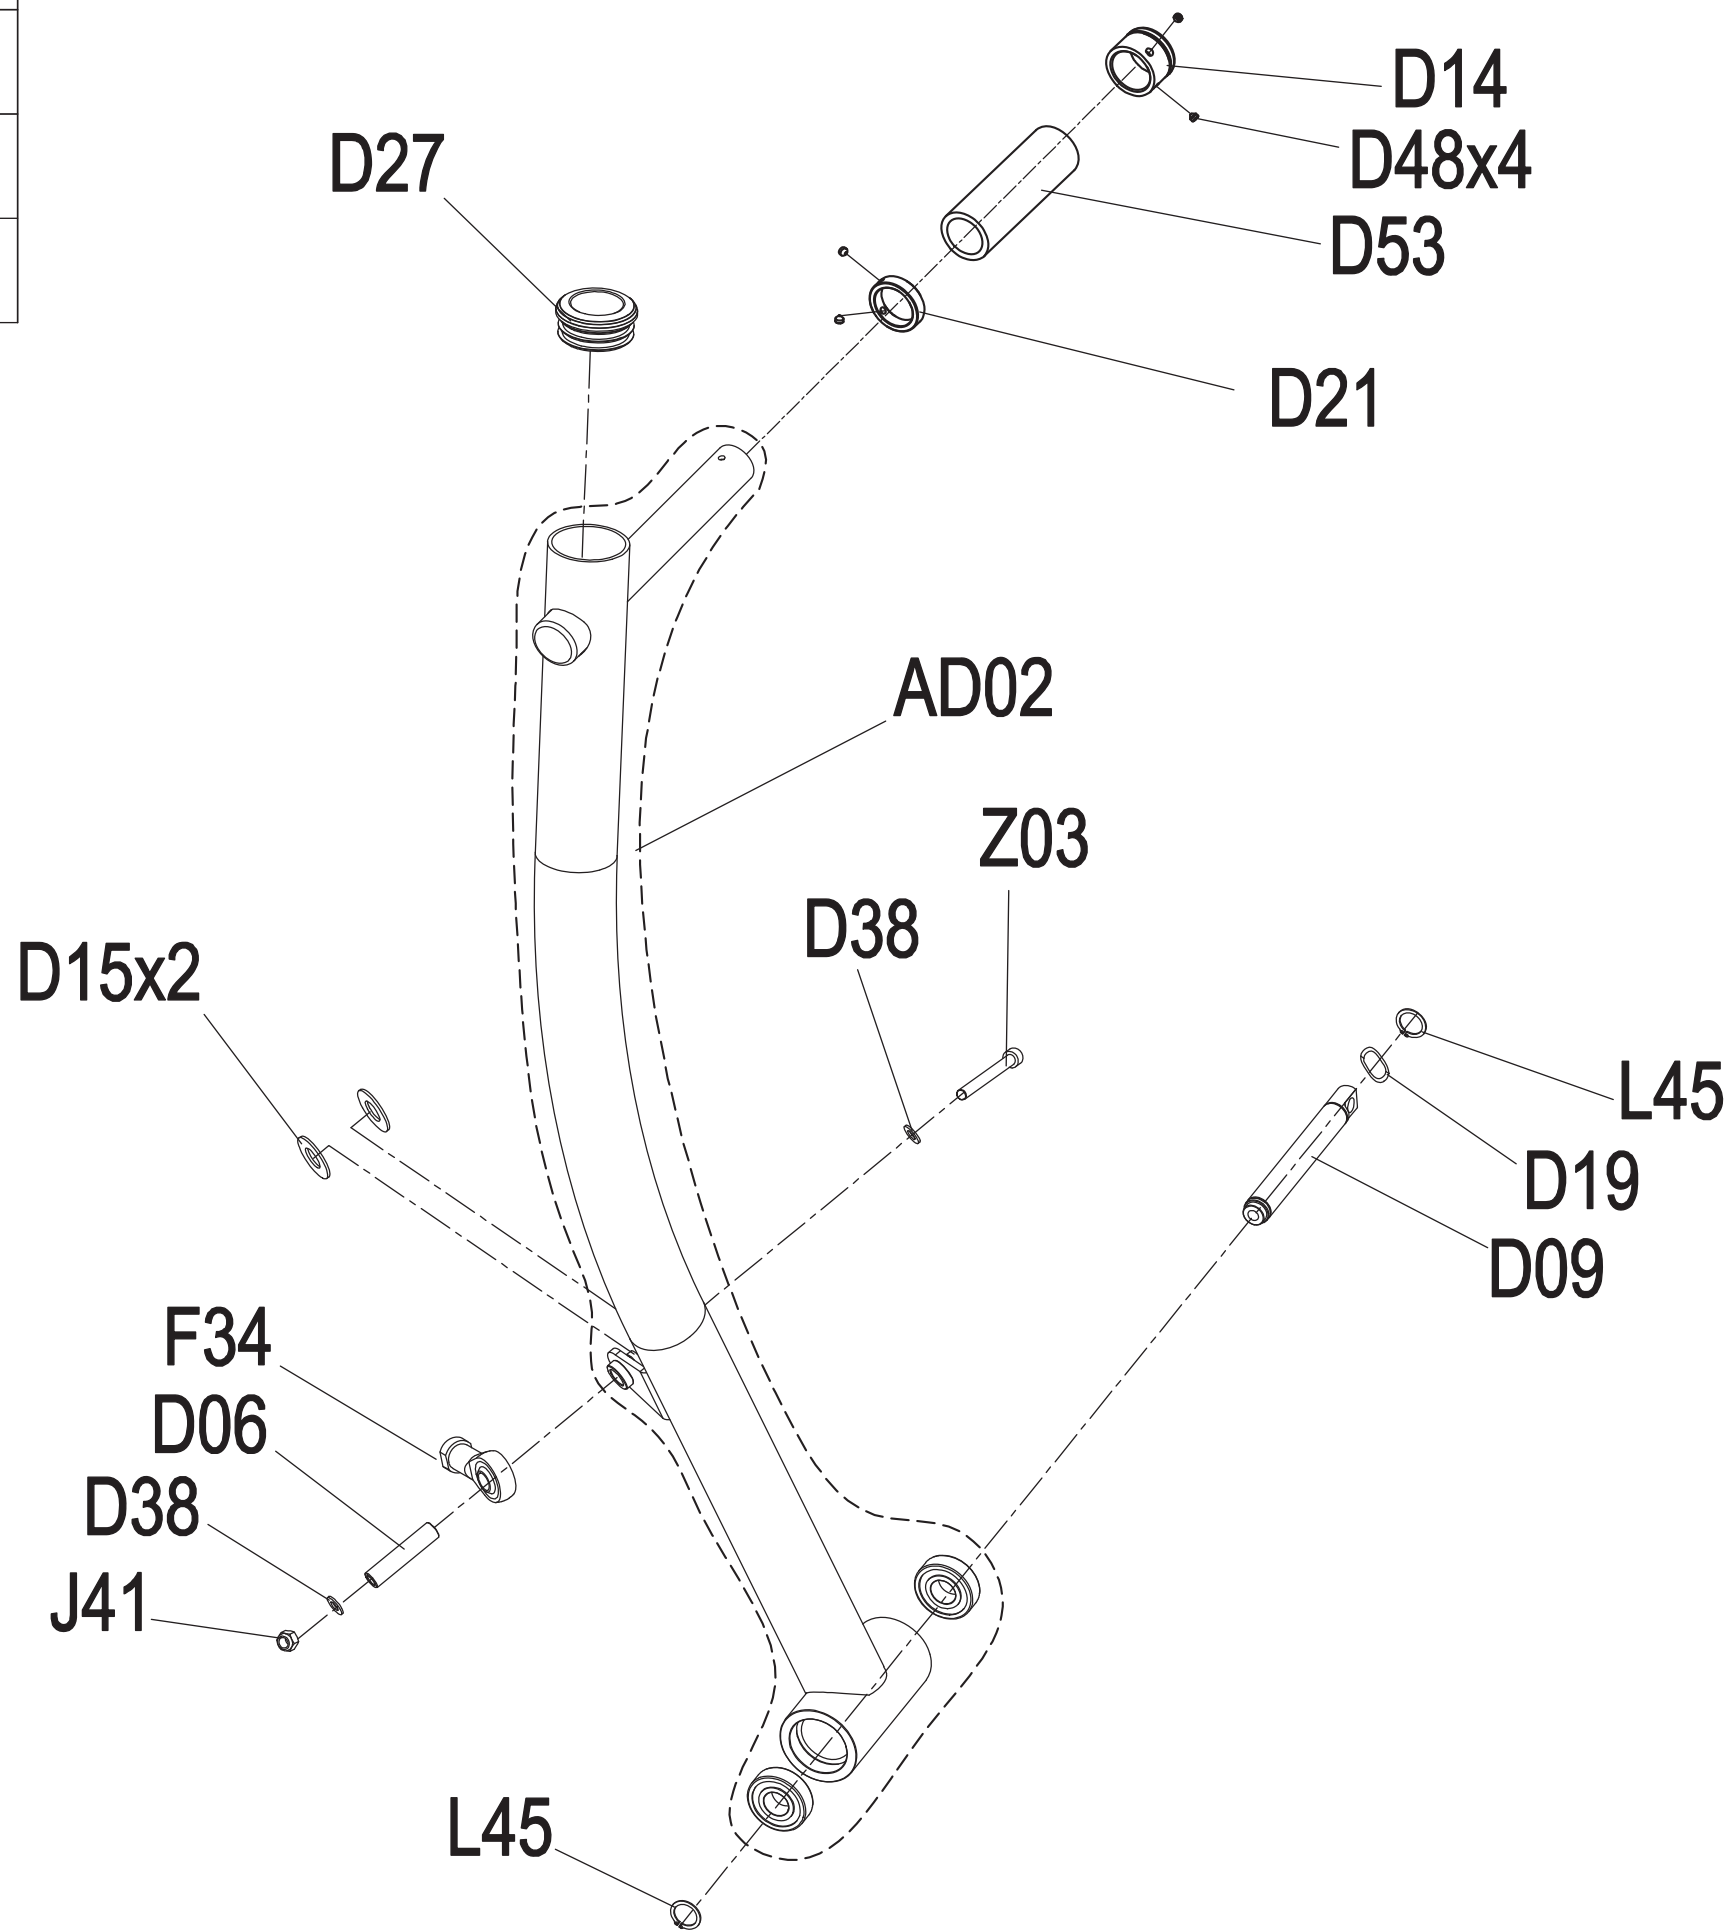

DRAWING NO	GM118-SF01		
PART NAME	Sliding Pulley Set		
PART NO	See Chart	REV	A
APPROVE	Harvey	DATE	08.12.2020

Part NO.	Color
1000416167	Iced Sliver
1000416168	Platinum
1000416169	Polarized Titanium
1000416171	Lace White
1000416172	Pearl White
1000416173	Mat Black
1000416174	Black Glossy
1000434107	O-PF Purple
1000440736	PF Yellow RAL1023
1000457668	Graphite Grey

DRAWING NO	GM218-SF02		
PART NAME	Pedal Arm set;left		
PART NO	See Chart	REV	A
APPROVE	Harvey	DATE	11.25.2020

Part NO.	Color
1000457709	Iced Sliver
1000457710	Platinum
1000457711	Polarized Titanium
1000457712	Lace White
1000457713	Pearl White
1000457714	Mat Black
1000457715	Black Glossy
1000457732	Graphite Grey

DRAWING NO	GM218-SF03		
PART NAME	Pedal Arm set;right		
PART NO	See Chart	REV	A
APPROVE	Harvey	DATE	11.25.2020

Part NO.	Color
1000457722	Iced Sliver
1000457723	Platinum
1000457724	Polarized Titanium
1000457725	Lace White
1000457726	Pearl White
1000457727	Mat Black
1000457728	Black Glossy
1000457733	Graphite Grey

DRAWING NO	GM118-SF04		
PART NAME	Swivel Axle Set		
PART NO	See Chart	REV	A
APPROVE	Harvey	DATE	08.12.2020

Part NO.	Color
1000416274	Iced Sliver
1000416275	Platinum
1000416276	Polarized Titanium
1000416277	Lace White
1000416278	Pearl White
1000416279	Mat Black
1000416280	Black Glossy
1000434183	O-PF Purple
1000440739	PF Yellow RAL1023
1000457739	Graphite Grey