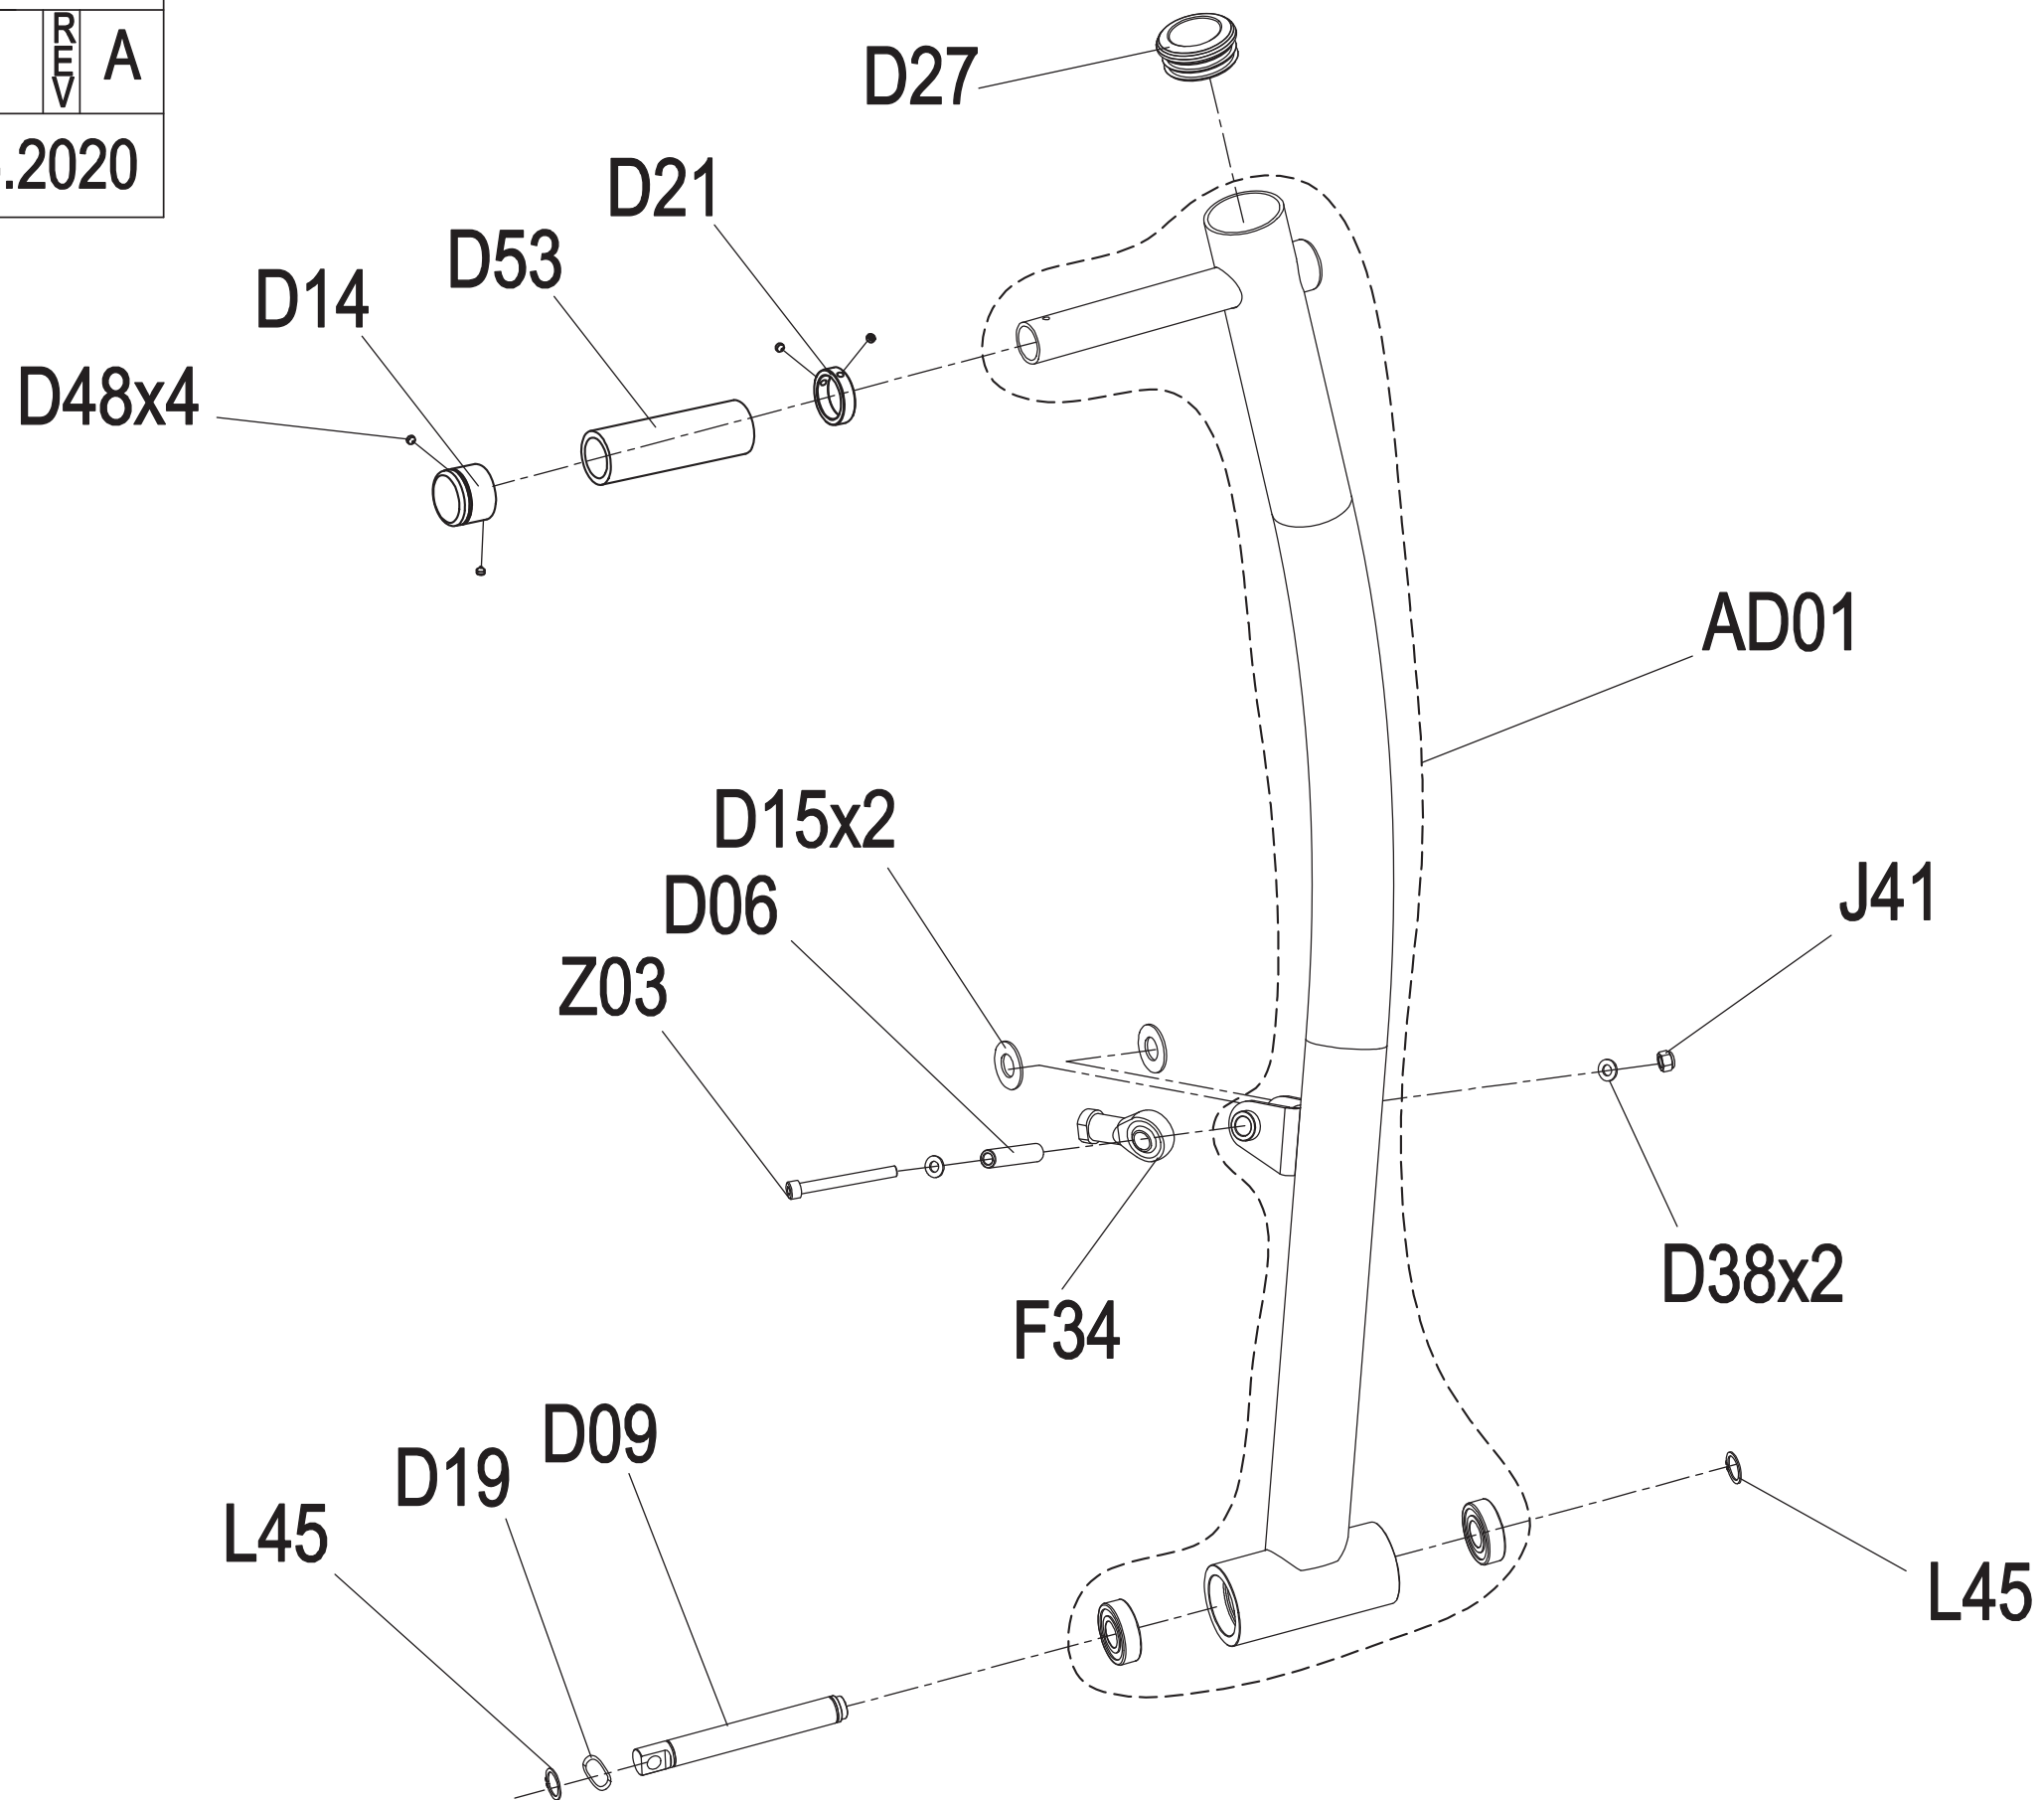

DRAWING NO	GM118-SF01		
PART NAME	Sliding Pulley Set		
PART NO	See Chart	REV	A
APPROVE	Harvey	DATE	08.12.2020

Part NO.	Color
1000416167	Iced Sliver
1000416168	Platinum
1000416169	Polarized Titanium
1000416171	Lace White
1000416172	Pearl White
1000416173	Mat Black
1000416174	Black Glossy
1000434107	O-PF Purple
1000440736	PF Yellow RAL1023
1000457668	Graphite Grey

DRAWING NO	GM218-SF02		
PART NAME	Pedal Arm set;left		
PART NO	See Chart	REV	A
APPROVE	Harvey	DATE	11.25.2020

Part NO.	Color
1000457709	Iced Sliver
1000457710	Platinum
1000457711	Polarized Titanium
1000457712	Lace White
1000457713	Pearl White
1000457714	Mat Black
1000457715	Black Glossy
1000457732	Graphite Grey

DRAWING NO	GM218-SF03		
PART NAME	Pedal Arm set;right		
PART NO	See Chart	REV	A
APPROVE	Harvey	DATE	11.25.2020

Part NO.	Color
1000457722	Iced Sliver
1000457723	Platinum
1000457724	Polarized Titanium
1000457725	Lace White
1000457726	Pearl White
1000457727	Mat Black
1000457728	Black Glossy
1000457733	Graphite Grey

DRAWING NO	GM118-SF04		
PART NAME	Swivel Axle Set		
PART NO	See Chart	REV	A
APPROVE	Harvey	DATE	08.12.2020

Part NO.	Color
1000416274	Iced Sliver
1000416275	Platinum
1000416276	Polarized Titanium
1000416277	Lace White
1000416278	Pearl White
1000416279	Mat Black
1000416280	Black Glossy
1000434183	O-PF Purple
1000440739	PF Yellow RAL1023
1000457739	Graphite Grey