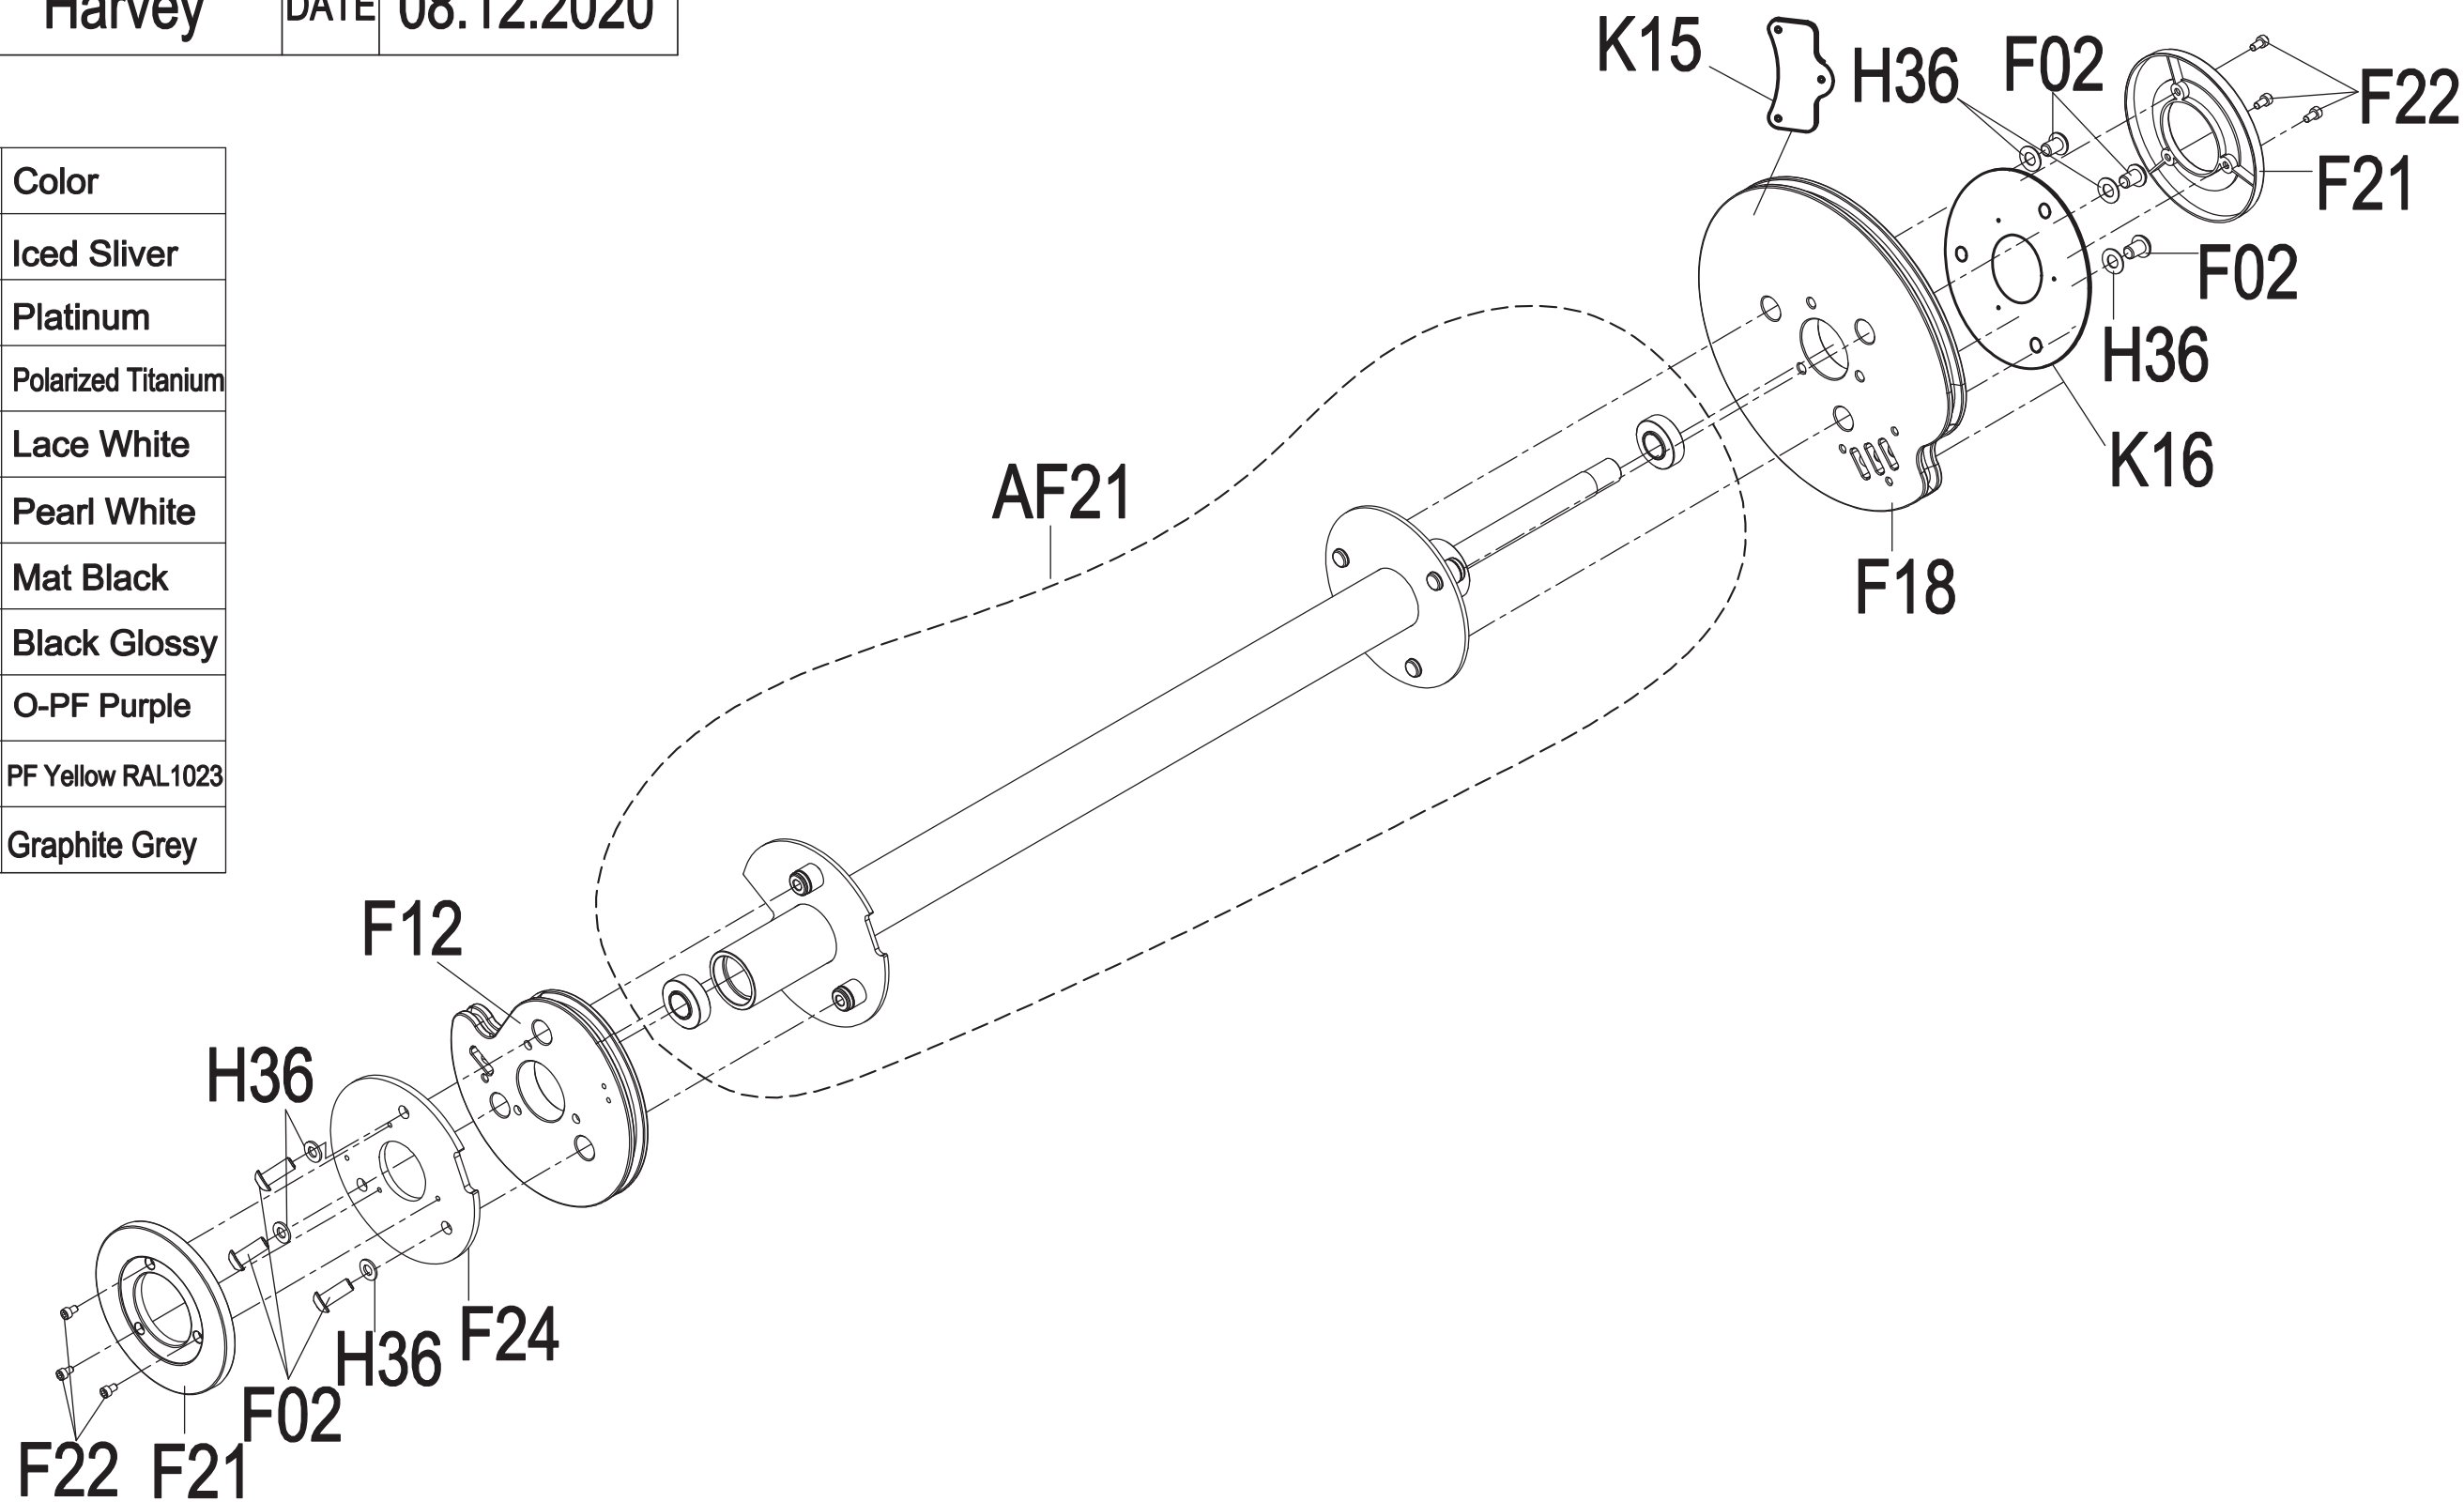

DRAWING NO	GM118-SF04		
PART NAME	Swivel Axle Set		
PART NO	See Chart	REV	A
APPROVE	Harvey	DATE	08.12.2020

Part NO.	Color
1000416274	Iced Sliver
1000416275	Platinum
1000416276	Polarized Titanium
1000416277	Lace White
1000416278	Pearl White
1000416279	Mat Black
1000416280	Black Glossy
1000434183	O-PF Purple
1000440739	PF Yellow RAL1023
1000457739	Graphite Grey