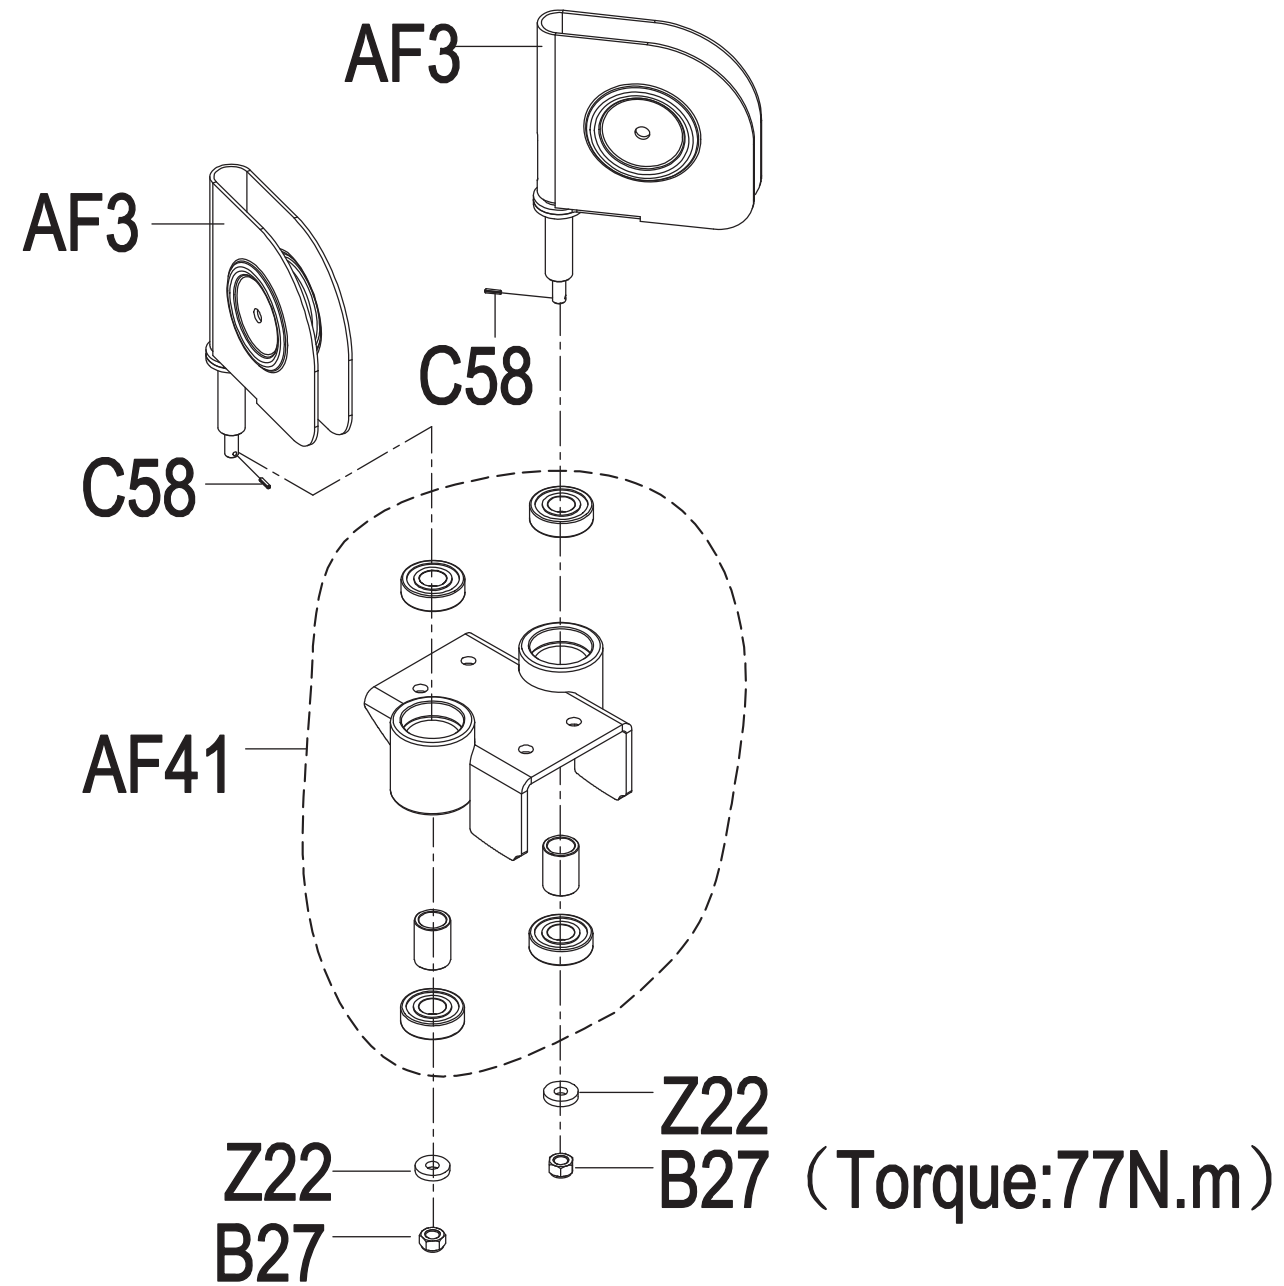

DRAWING NO	GM118-SF01		
PART NAME	Sliding Pulley Set		
PART NO	See Chart	REV	A
APPROVE	Harvey	DATE	08.12.2020

Part NO.	Color
1000416167	Iced Sliver
1000416168	Platinum
1000416169	Polarized Titanium
1000416171	Lace White
1000416172	Pearl White
1000416173	Mat Black
1000416174	Black Glossy
1000434107	O-PF Purple
1000440736	PF Yellow RAL1023
1000457668	Graphite Grey

DRAWING NO	GM218-SF02		
PART NAME	Pedal Arm set;left		
PART NO	See Chart	REV	A
APPROVE	Harvey	DATE	11.25.2020

Part NO.	Color
1000457709	Iced Sliver
1000457710	Platinum
1000457711	Polarized Titanium
1000457712	Lace White
1000457713	Pearl White
1000457714	Mat Black
1000457715	Black Glossy
1000457732	Graphite Grey

DRAWING NO	GM218-SF03		
PART NAME	Pedal Arm set;right		
PART NO	See Chart	REV	A
APPROVE	Harvey	DATE	11.25.2020

Part NO.	Color
1000457722	Iced Sliver
1000457723	Platinum
1000457724	Polarized Titanium
1000457725	Lace White
1000457726	Pearl White
1000457727	Mat Black
1000457728	Black Glossy
1000457733	Graphite Grey